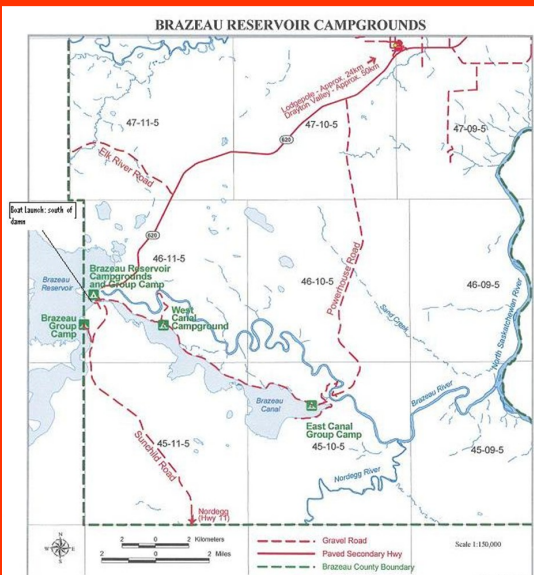

Outlaw Eagle 4th Annual Poker Rally for Cancer

Rain or Shine

EAGLE
PERFORMANCE BOATS

September 8th, 2012

On The Brazeau

$60 per Boat

...includes 100% donation, Outlaw Eagle will provide diner, and poker cards, additional hands are available.

Pre-Registration Available by calling Outlaw Eagle.
Registration 9-10 am at boat launch

The Brazeau Group Camp Site
Enclosed log cookshack
The site is well marked
It is only turn off after the dam
First come First serve

Fees and donations are collected at event by cash and cheque ONLY!!

Visa or Mastercard in Advance

Tax receipts can be provided for any proceeds which are donated or a donation of cash over $20

If Interested in Volunteering or Donating Prizes
Please Contact Serena at Outlaw Eagle